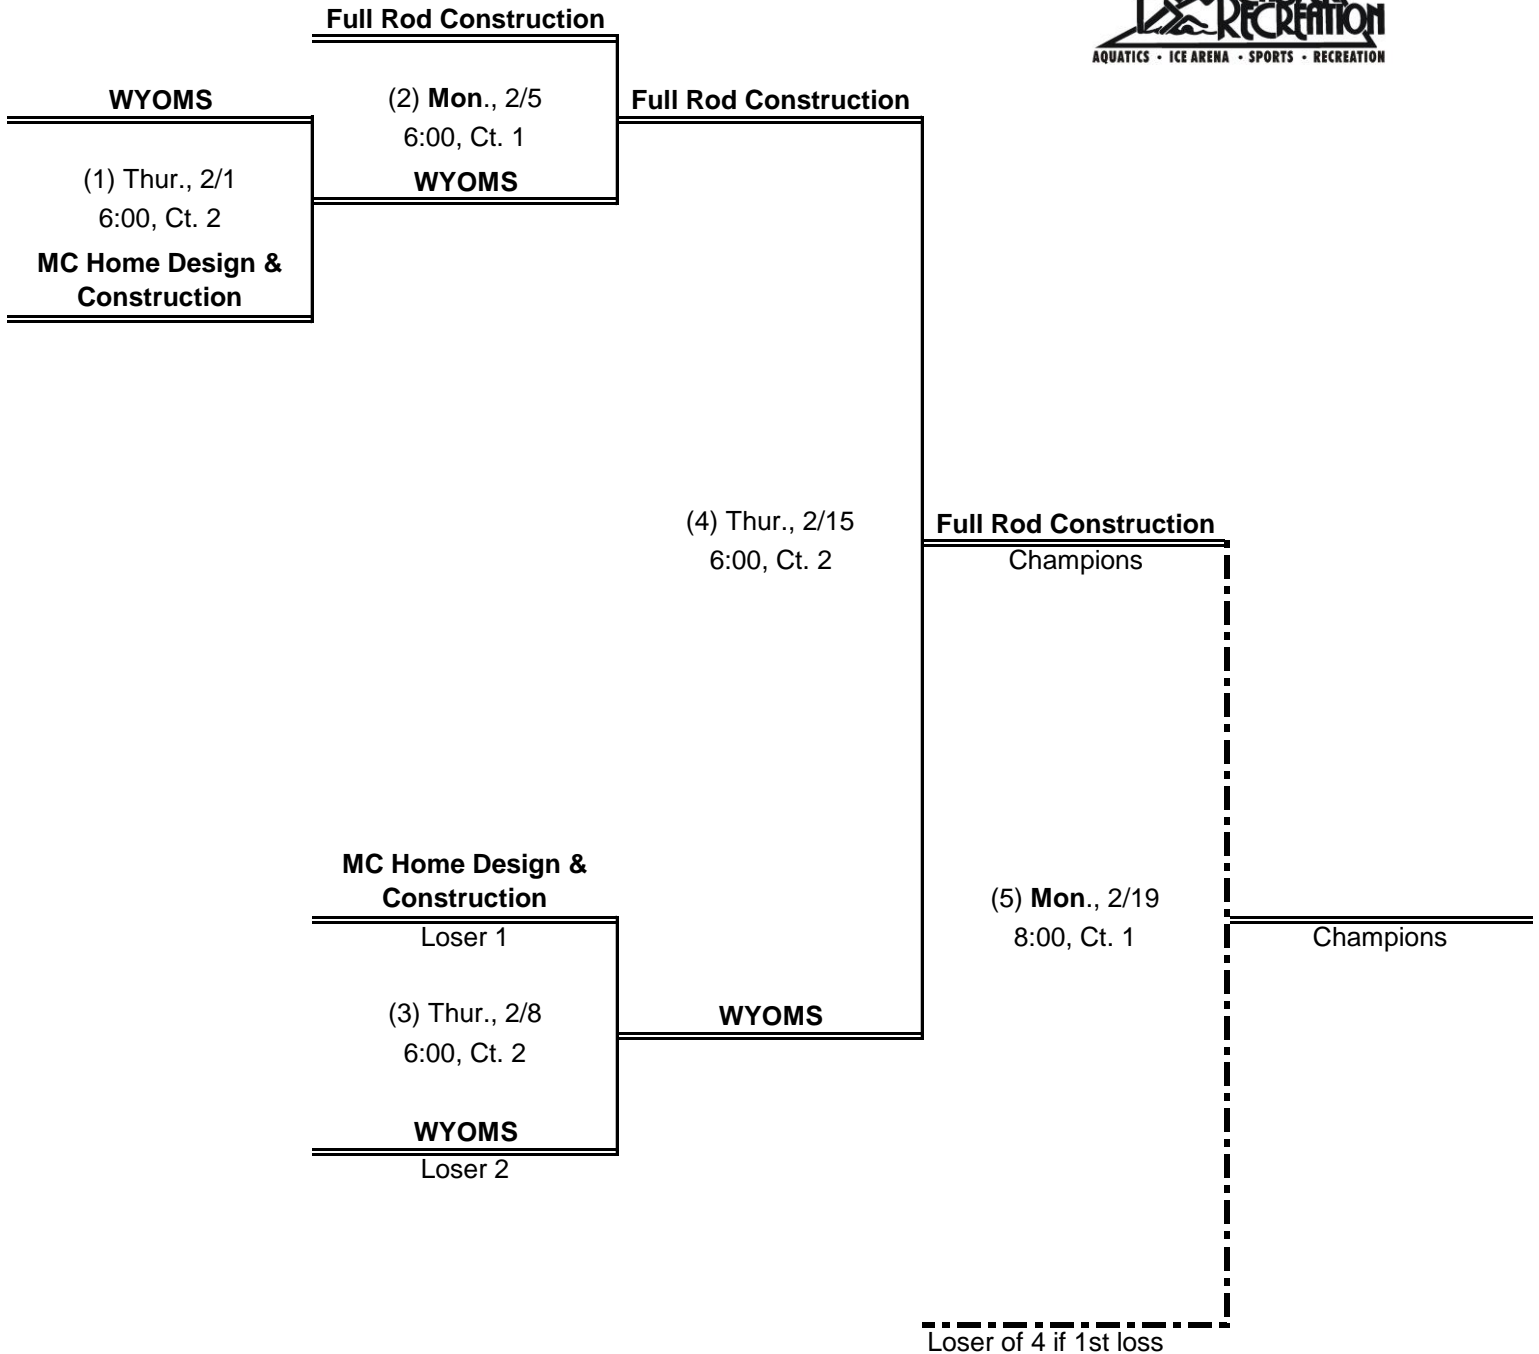

WOMEN'S DIVISION 1

All games played at the Casper Recreation Center

Brackets will be updated and available at www.crlasports.com

All players must be in uniform.

Players receiving an unsportsmanlike technical foul must immediately leave the facility and are suspended from ALL remaining tourney games.