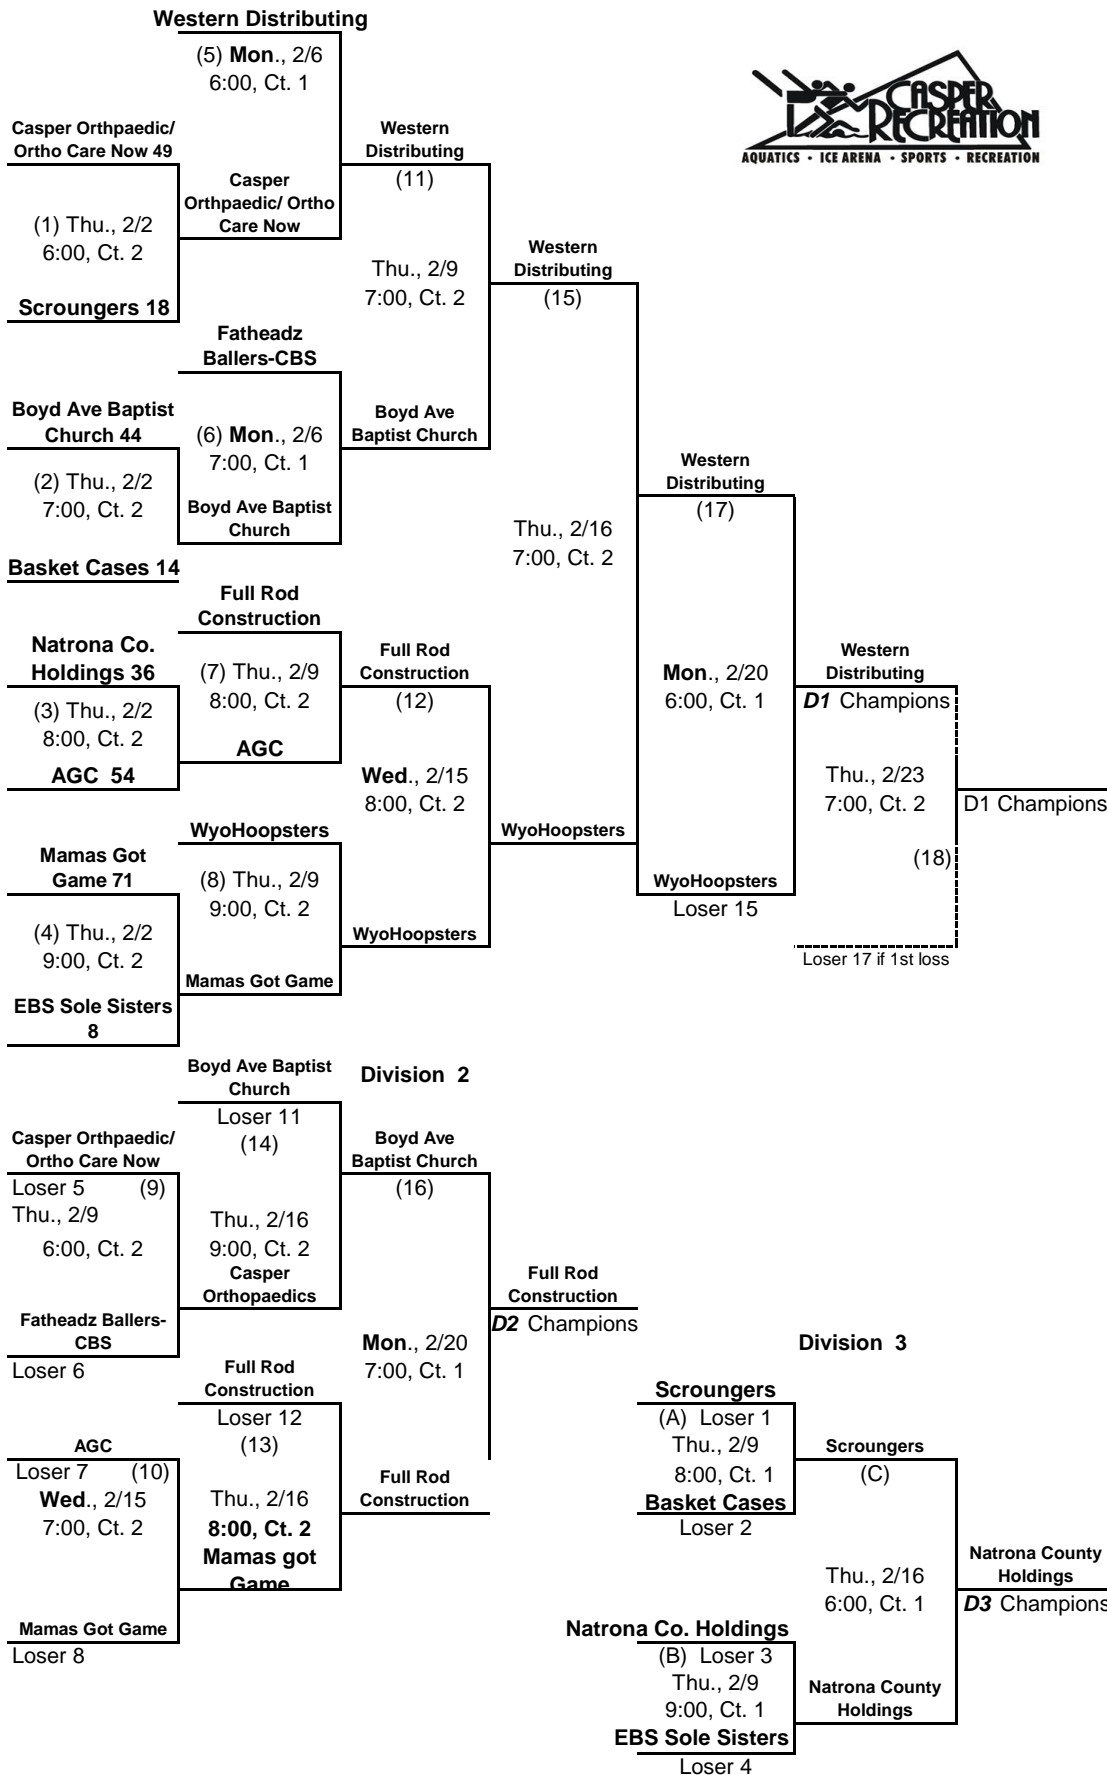

WOMEN'S DIVISIONS 1 AND 2

All games played at Casper Recreation Center

Brackets will be updated and available at www.crlasports.com

All players must be in uniform.

Unsportsmanlike technical foul= leave the facility and suspended from remaining games.