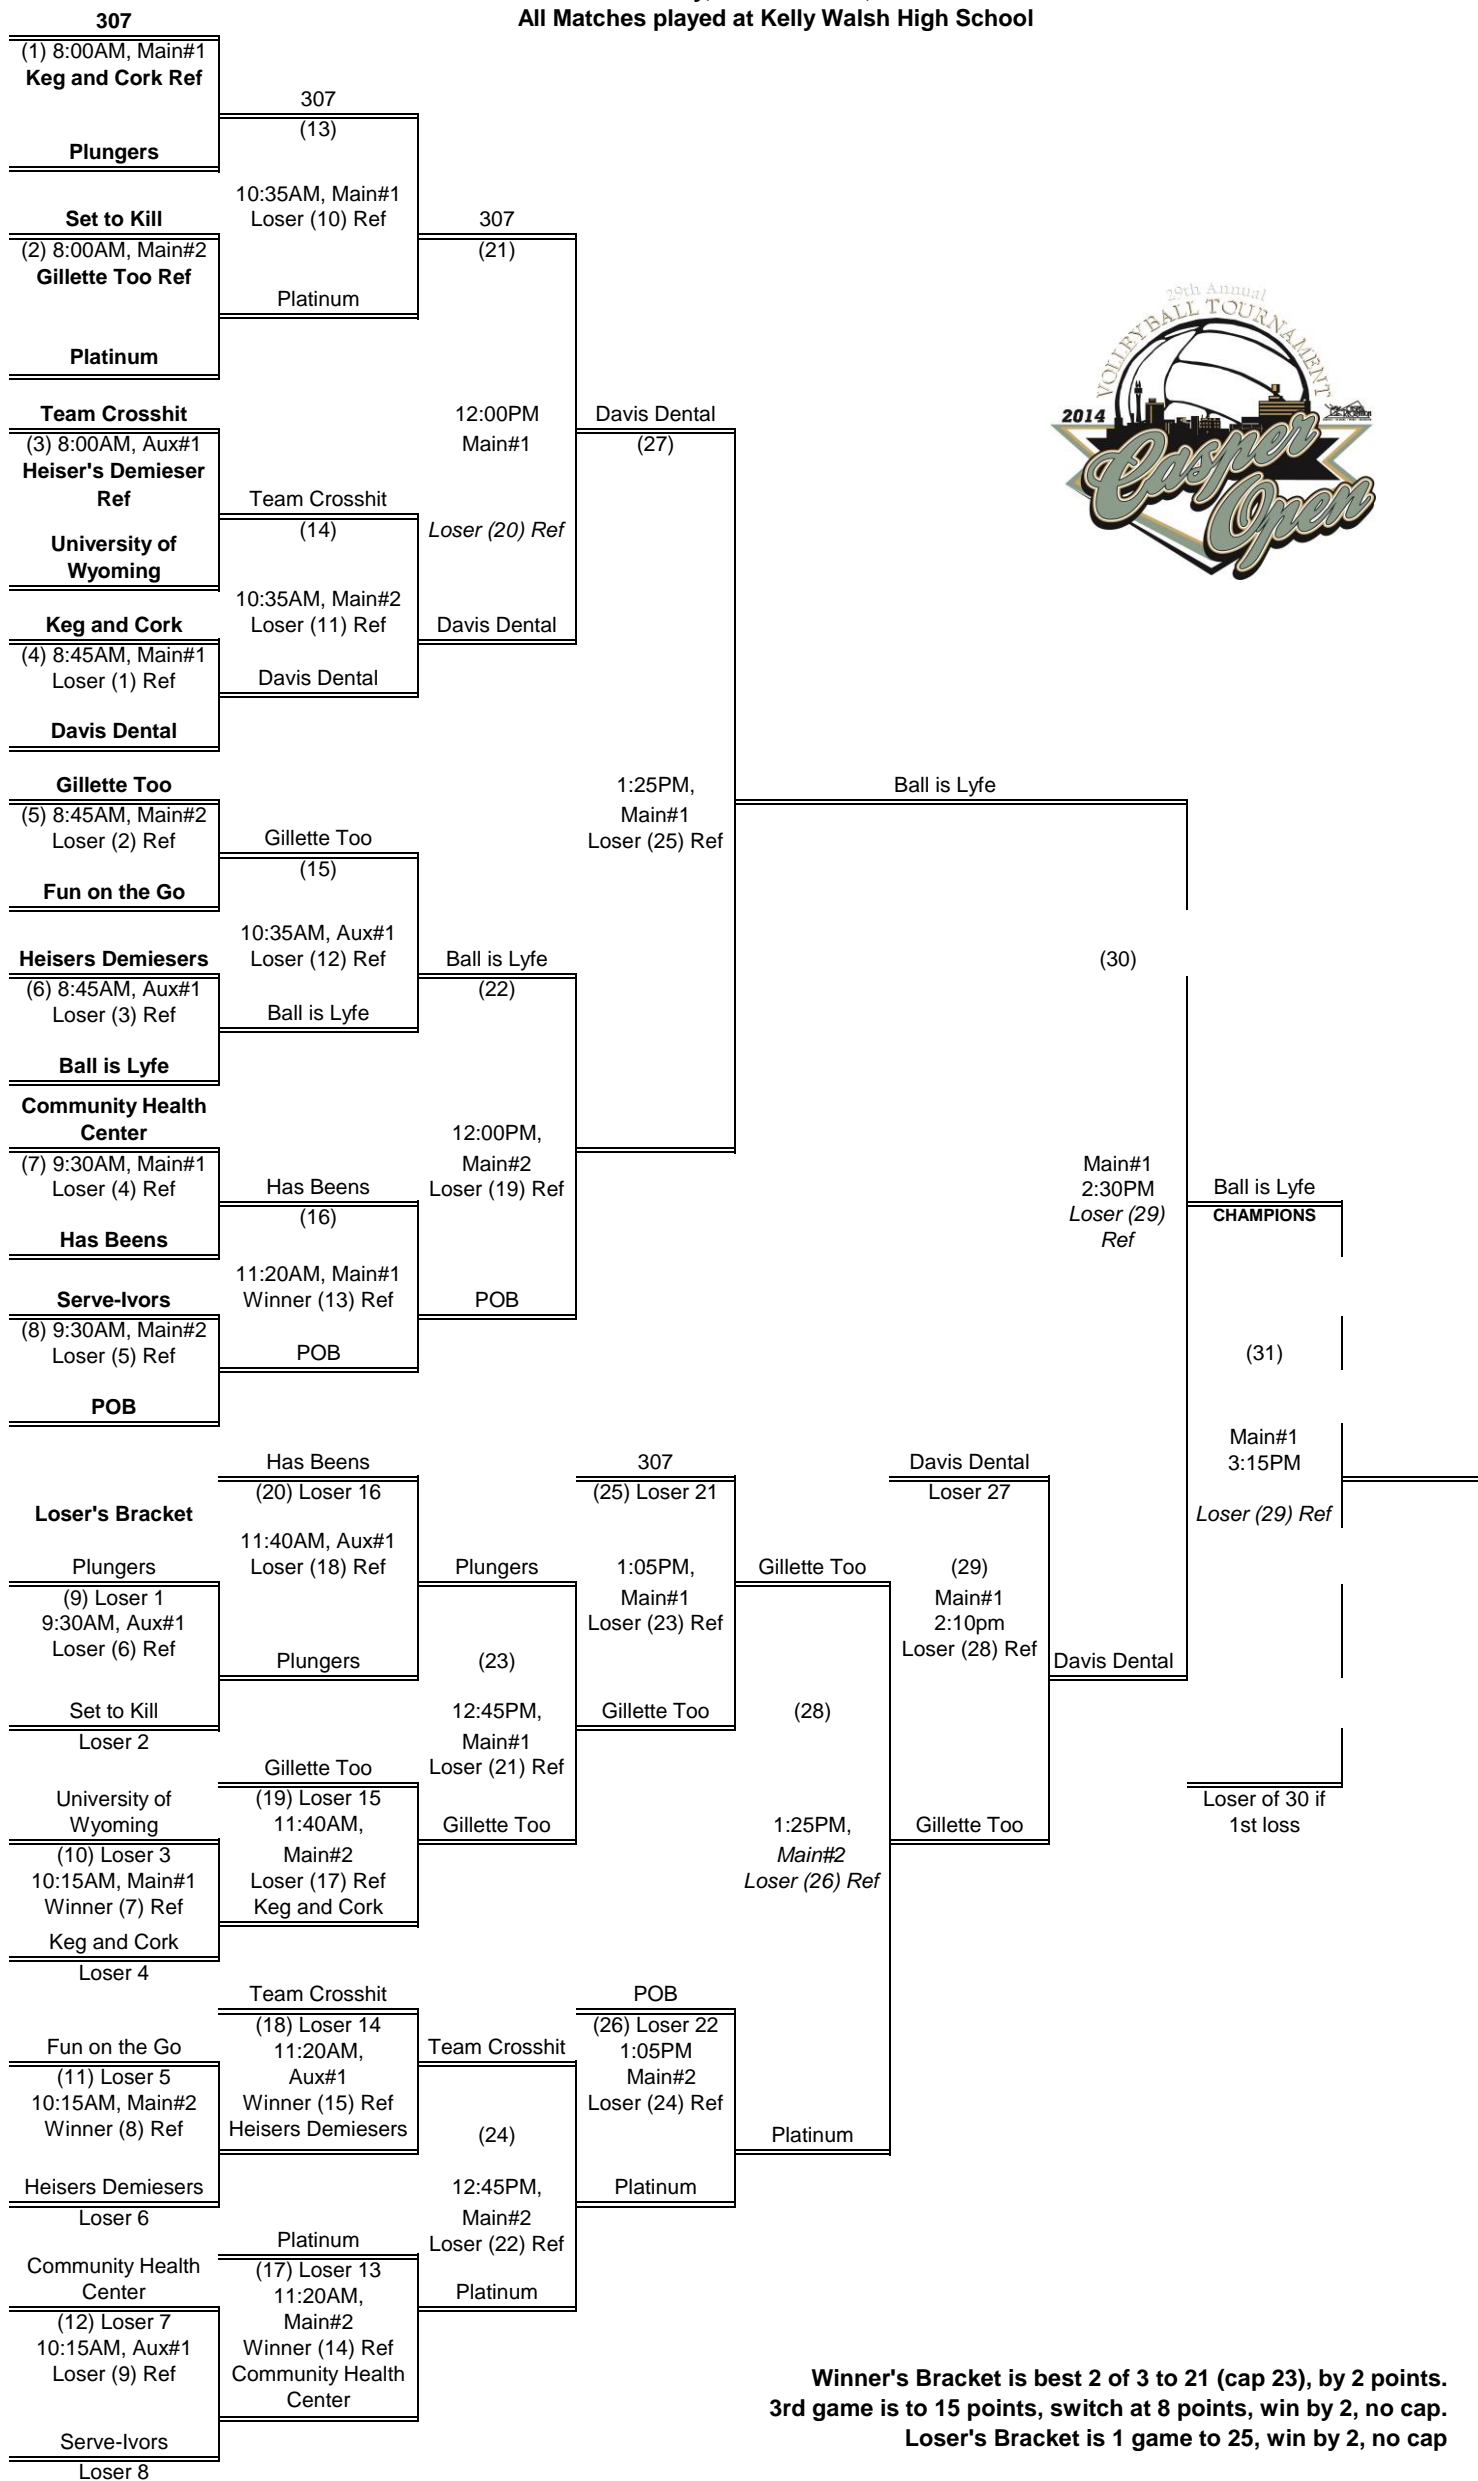

**29th Annual Casper Open Volleyball Tournament
Women's Semi-Power Championship I Bracket
Sunday, November 16, 2014
All Matches played at Kelly Walsh High School**

**Winner's Bracket is best 2 of 3 to 21 (cap 23), by 2 points.
3rd game is to 15 points, switch at 8 points, win by 2, no cap.
Loser's Bracket is 1 game to 25, win by 2, no cap**