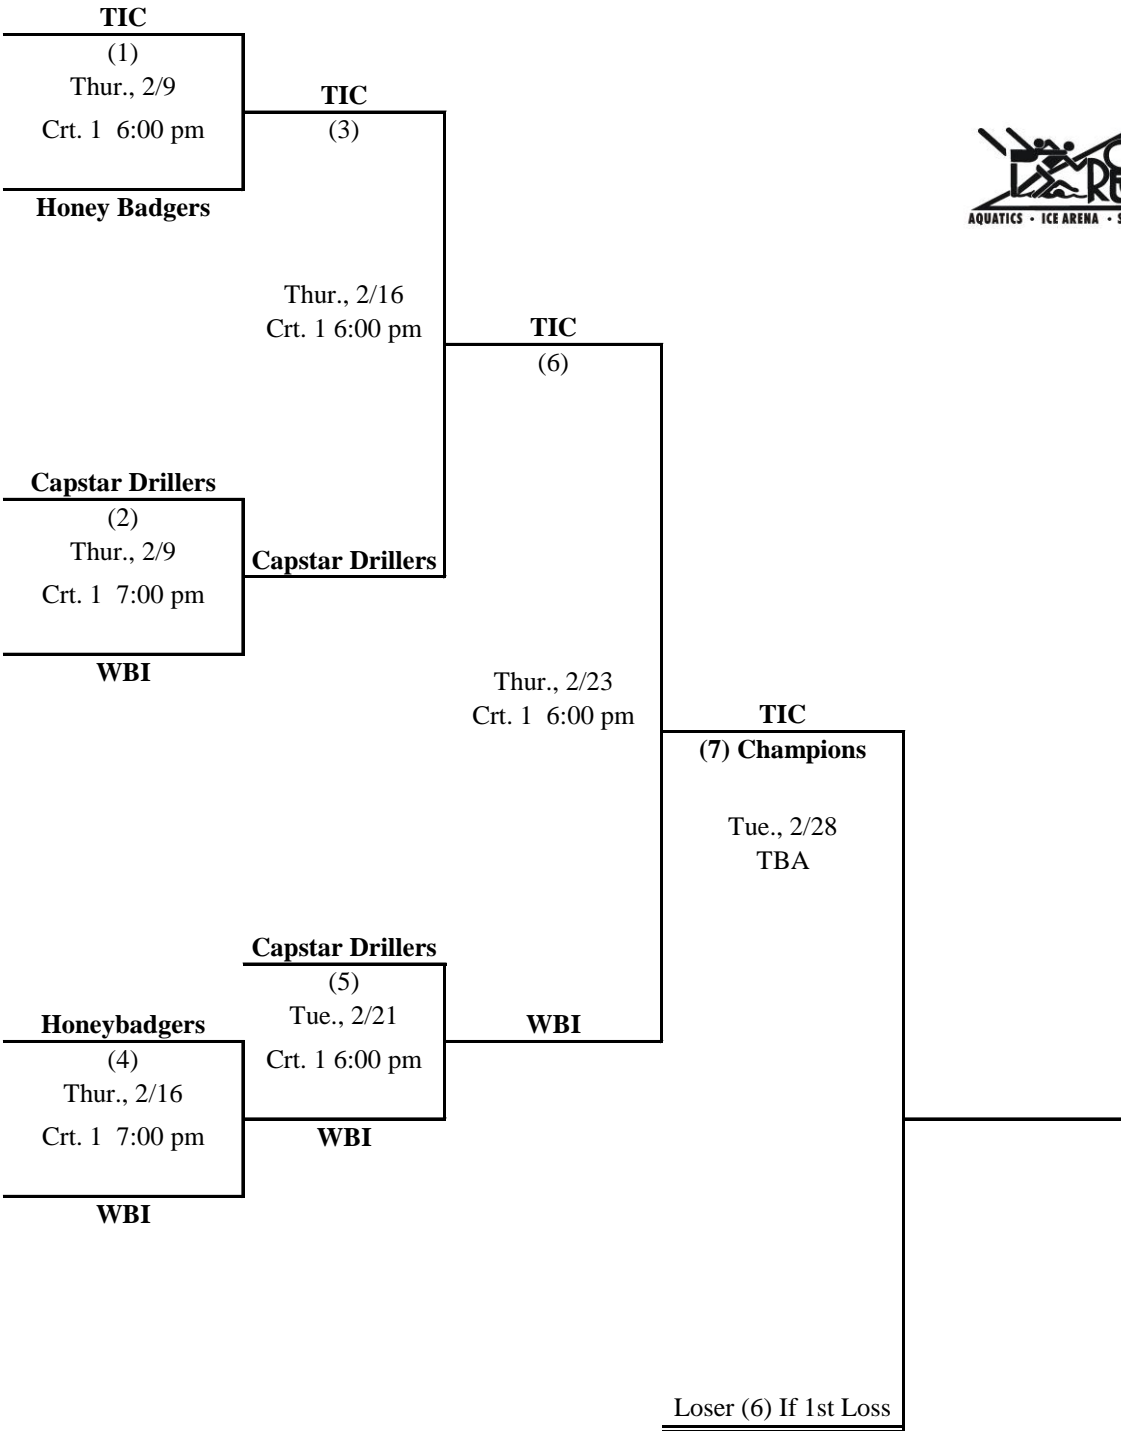

**City of Casper Recreation Division / CRLA  
 2011-12 Adult Basketball League  
 Women's Division 2  
 City Tournament Schedule**

All players must be in uniform.  
**Players receiving an unsportsmanlike technical foul must leave the facility immediately and will be suspended from ALL remaining tournament games.**